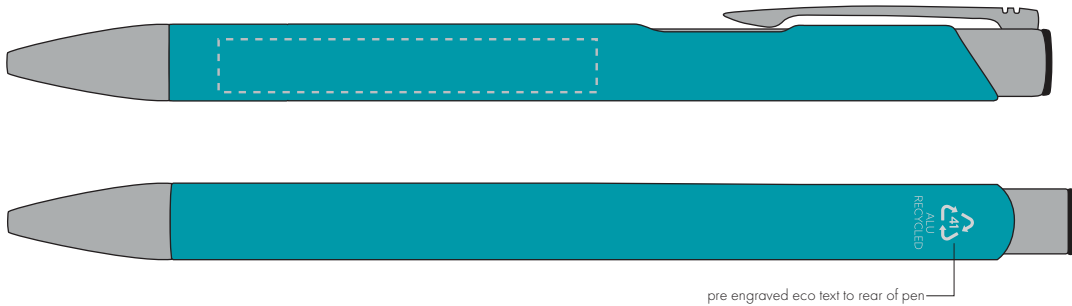

Your Ref:
Our Ref:

Quantity:
Version: 1

Product Code: TPC982001
Product Colour: TEAL

PRINTING CONCERNS:

We stock this item in the following colours

PANTONE REFERENCE(S)

- Colour 1
- Colour 2
- Colour 3
- Colour 4

ARTWORK SCALE 100%

ARTWORK SCALE 100%
Side Print Area:
50mm x 7mm

pre engraved eco text to rear of pen

Product Image for visualisation
- colours may vary

The dashed line is to demonstrate print area and will not appear on your printed item